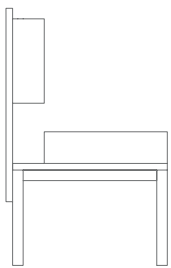

# Vector

The intersection of organic and industrial materials creates visual sparks in this eye-catching booth. With a cleanable laminate substrate and plush back and seat cushions, the Vector booth will be an enduring and essential feature of your décor.

Standard Height - Freestanding Upholstered Seat

**W:** varies  
**H:** 36.5  
**SH:** 19  
**D:** 23

Standard Height - Double Freestanding - Upholstered Seat

**W:** varies  
**H:** 36.5  
**SH:** 19  
**D:** 45

Body: Upholstered  
Frame: Powdercoated Steel / Laminate  
Standard Width: 24, 42, 60  
(Custom Sizes Available)