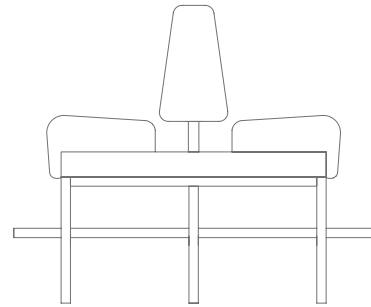

Response

Take a seat in this booth and enjoy the undeniable sensory responses of comfort, relaxation, and serenity. With a plush seat and invitingly contoured back, the Response booth is sure to create a singular seating experience for all.

Bar Height - Freestanding Upholstered

W: varies
H: 47.75
SH: 31
D: 25 (30.375 w/ Foot Rail)

Bar Height - Double Freestanding - Upholstered

W: varies
H: 47.75
SH: 31
D: 48 (57.75 w/ Foot Rail)

Standard Height - Freestanding Upholstered

W: varies
H: 36.75
SH: 19
D: 25

Standard Height - Freestanding Upholstered

W: varies
H: 36.75
SH: 19
D: 25

Seat Options: Upholstered (shown), CHI-Dex, Fiberglass
Back: Upholstered
Frame: Stainless Steel
Standard Width: 24, 42, 60
(Custom Sizes Available)

W: varies
H: 46.5
SH: 19
D: 25

Standard Height - Double Freestanding - High Back - Upholstered

W: varies
H: 46.5
SH: 19
D: 48