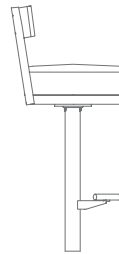

# Redondo

You spin us right round baby right round, Redondo stool. Your spherical seat and concave wood back have us dreaming of disks and longing for loops.

Since you've come onto the scene, everyone who's anyone knows the circle is the new square.

Bar, Café, Standard Height  
Core Drilled

**W:** 16  
**H:** 40, 34, 28  
**SH:** 31, 25, 19  
**D:** 18

Bar, Café  
Freestanding

**W:** 16  
**H:** 40, 34  
**SH:** 31, 25  
**D:** 18

Seat Options: Upholstered (shown), CHi-Dex  
Back: Wood  
Frame: Powdercoated Steel with Stainless Steel Foot Rail